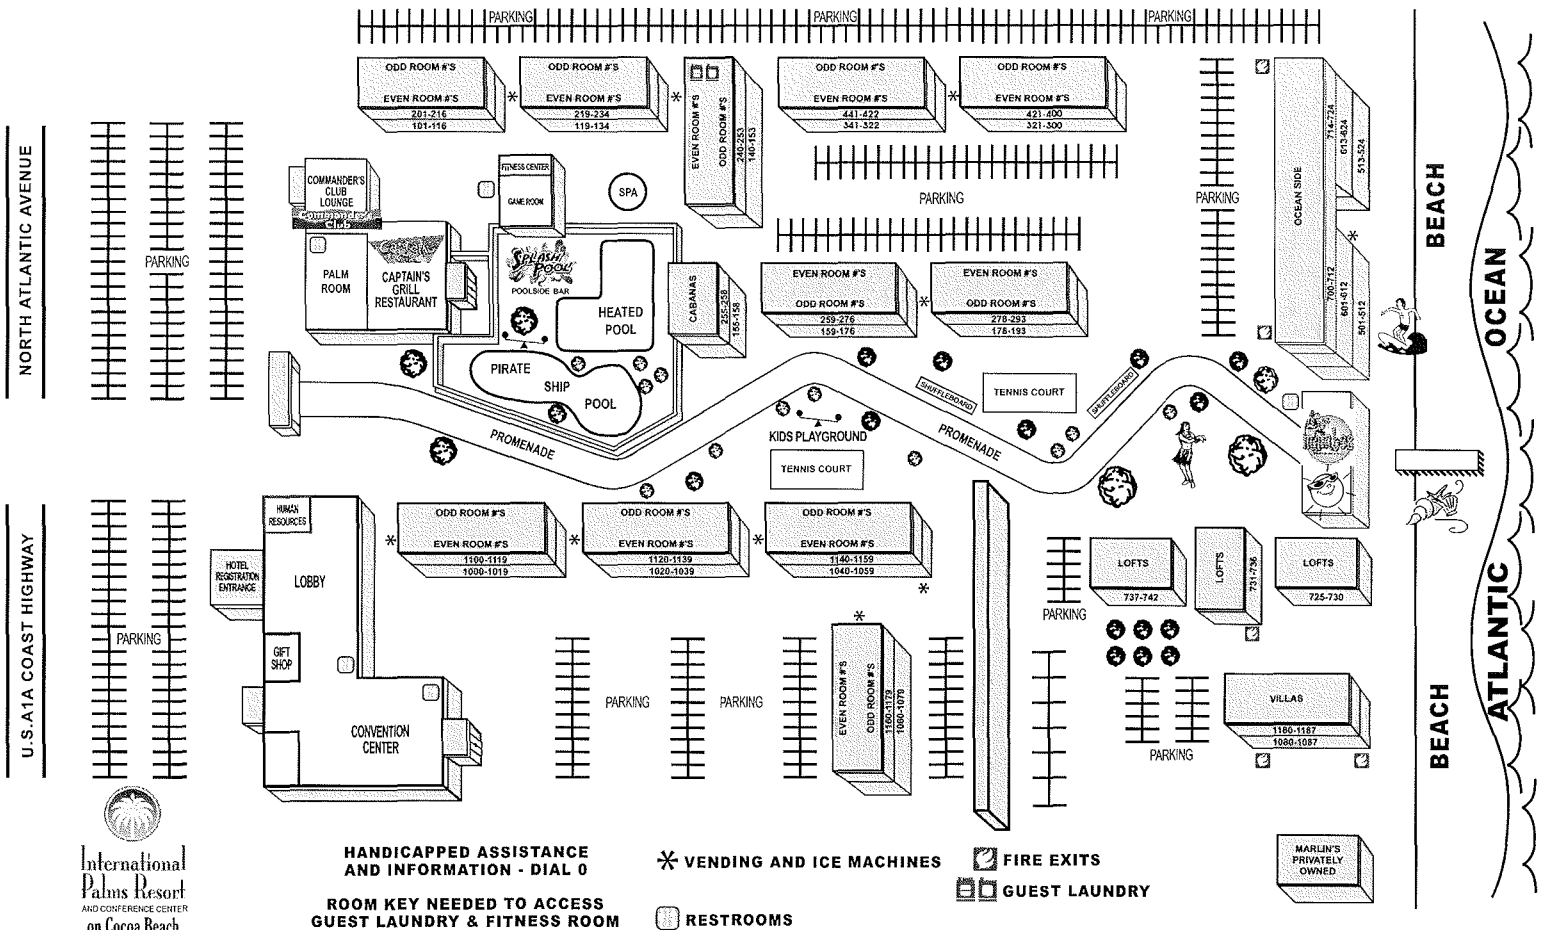

Banquets and Meetings

ROOM	CAPACITIES				ROOM DIMENSIONS	SQUARE FOOTAGE
	BANQUET	RECEPTION	CLASSROOM	THEATRE		
MANATEE BALLROOM	450	600	300	600	53' X 104'	5512
MANATEE A	100	125	75	125	53' X 26'	1378
MANATEE B	100	125	75	125	53' X 26'	1378
MANATEE C	100	125	75	125	53' X 26'	1378
MANATEE D	100	125	75	125	53' X 26'	1378
DOLPHIN BALLROOM	250	400	225	400	53' X 72'	4032
EGRET	40	50	30	50	21' X 25'	525
HERON	40	50	30	50	21' X 25'	525
FLAMINGO	40	50	30	50	21' X 25'	525
PELICAN	40	50	30	50	21' X 25'	525
PALM ROOM	80	100	70	125	52' X 25'	1352

International
Palms Resort
AND CONFERENCE CENTER
on Cocoa Beach

1300 N. Atlantic Avenue • Cocoa Beach, Florida 32931

321-783-2271

Banquets and Meetings

International Palms Resort AND CONFERENCE CENTER on Cocoa Beach

321-783-2271

Don't let four walls confine you!! Check out our gorgeous landscaping with the following tropical banquet and meeting space locations:

- 
Upper Ocean Deck:
 Overlook the Tranquil Atlantic Ocean as you enjoy your event.
 50'x50' totaling 2500 sq ft.
- 
Sand Dunes:
 Breathtaking Ocean views in a private location.
 Seating for up to 125 Theater Style.
- 
Tiki Lawn:
 Shaded comfort that includes a tiki hut for fun filled luaus, BBQs and more!
 Seating for up to 230 Banquet Style.
- 
Surfside Lawn:
 Tropical Paradise found with this hidden locale.
 Seating for up to 200 Banquet Style.

NORTH ATLANTIC AVENUE

U.S.A.1A COAST HIGHWAY

321-783-2271
*International
Palms Resort
on Cocoa Beach*

**HANDICAPPED ASSISTANCE
AND INFORMATION - DIAL 0**
**ROOM KEY NEEDED TO ACCESS
GUEST LAUNDRY & FITNESS ROOM**