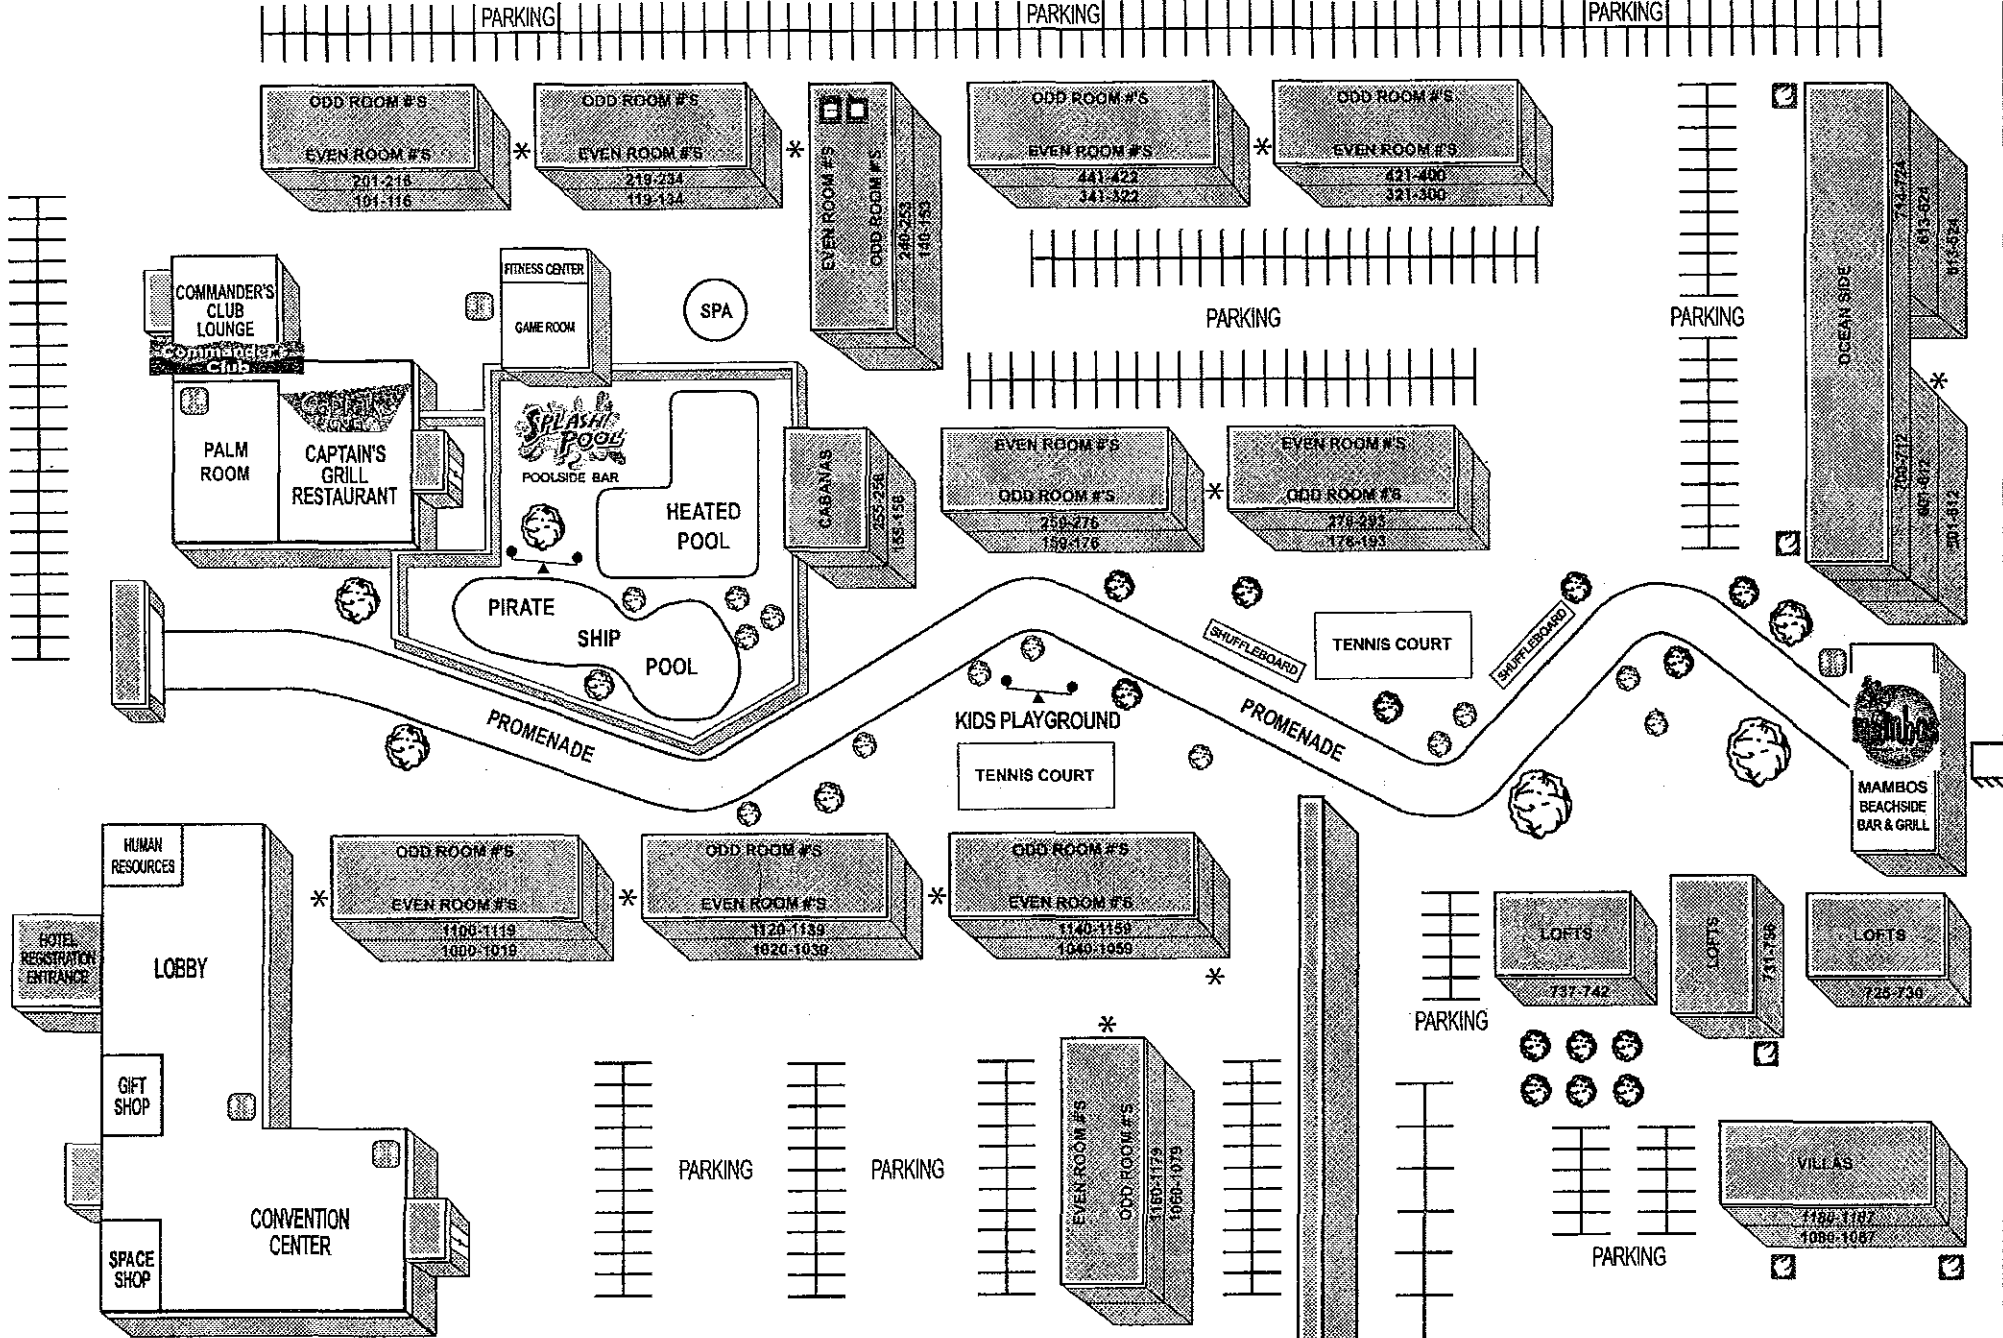

NORTH ATLANTIC AVENUE

U.S.A.1A COAST HIGHWAY

321-783-2271
*International
Palms Resort
on Cocoa Beach*

**HANDICAPPED ASSISTANCE
AND INFORMATION - DIAL 0**
**ROOM KEY NEEDED TO ACCESS
GUEST LAUNDRY & FITNESS ROOM**

* VENDING AND ICE MACHINES
RESTROOMS

FIRE EXITS
GUEST LAUNDRY

**MARLIN'S
PRIVATELY
OWNED**

BEACH

OCEAN

BEACH

ATLANTIC