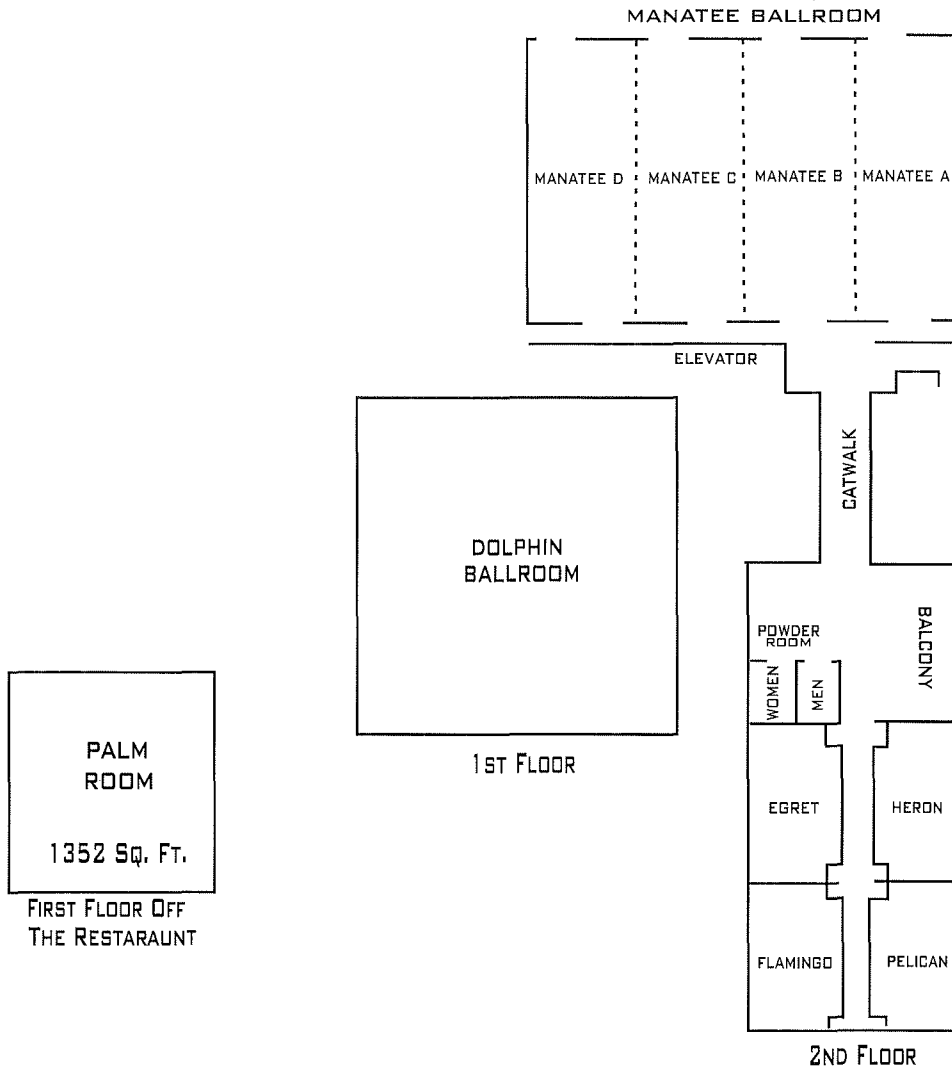

Banquets and Meetings

ROOM	CAPACITIES				ROOM DIMENSIONS	SQUARE FOOTAGE
	BANQUET	RECEPTION	CLASSROOM	THEATRE		
MANATEE BALLROOM	450	600	300	600	53' X 104'	5512
MANATEE A	100	125	75	125	53' X 26'	1378
MANATEE B	100	125	75	125	53' X 26'	1378
MANATEE C	100	125	75	125	53' X 26'	1378
MANATEE D	100	125	75	125	53' X 26'	1378
DOLPHIN BALLROOM	250	400	225	400	53' X 72'	4032
EGRET	40	50	30	50	21' X 25'	525
HERON	40	50	30	50	21' X 25'	525
FLAMINGO	40	50	30	50	21' X 25'	525
PELICAN	40	50	30	50	21' X 25'	525
PALM ROOM	80	100	70	125	52' X 25'	1352

321-783-2271

Don't let four walls confine you!! Check out our gorgeous landscaping with the following tropical banquet and meeting space locations:

- 
Upper Ocean Deck:
 Overlook the Tranquil Atlantic Ocean as you enjoy your event.
 50'x50' totaling 2500 sq ft.
- 
Sand Dunes:
 Breathtaking Ocean views in a private location.
 Seating for up to 125 Theater Style.
- 
Tiki Lawn:
 Shaded comfort that includes a tiki hut for fun filled luaus, BBQs and more!
 Seating for up to 230 Banquet Style.
- 
Surfside Lawn:
 Tropical Paradise found with this hidden locale.
 Seating for up to 200 Banquet Style.